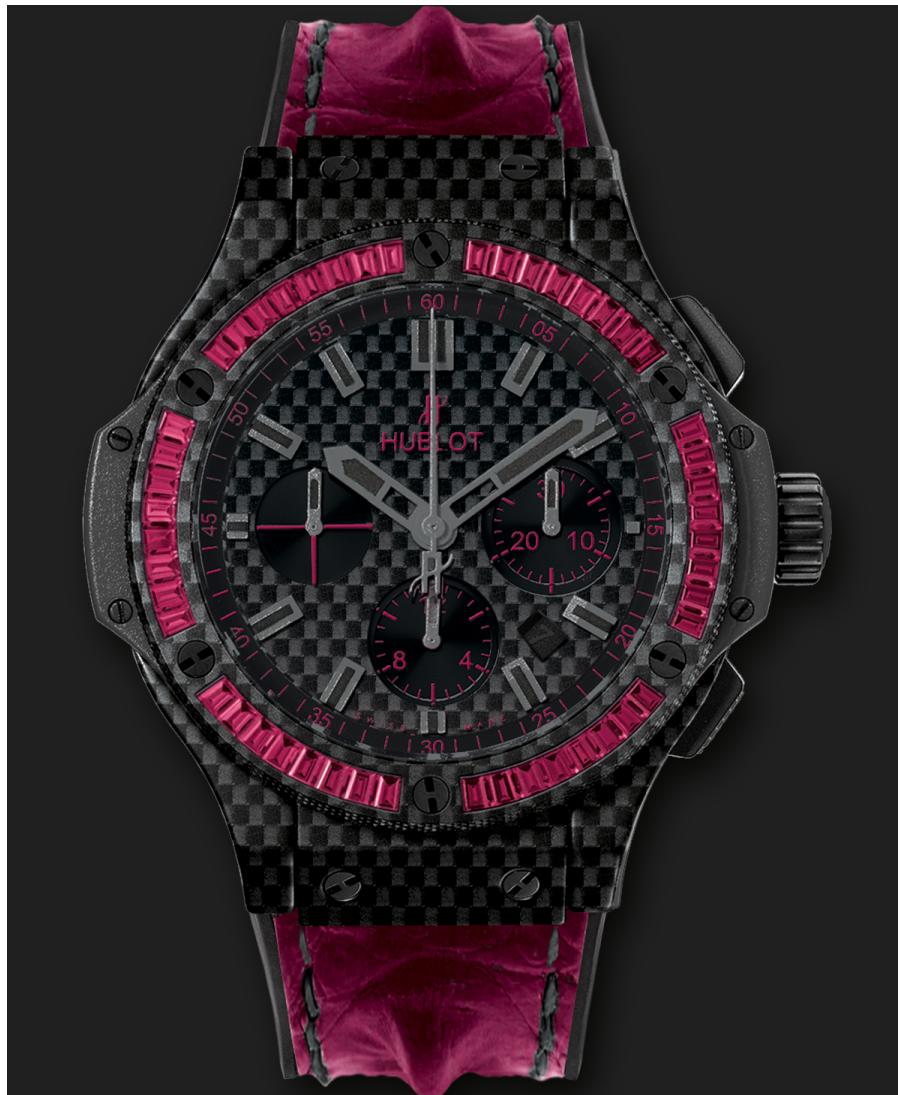

BIG BANG

Carbon Bezel Baguette Rubies
HUB4104 SELF-WINDING
CHRONOGRAPH MOVEMENT

BIG BANG

**CARBON BEZEL BAGUETTE
RUBIES**

HUB4104 SELF-WINDING
CHRONOGRAPH MOVEMENT

REF: 301.QX.1730.HR.1902

Details & Materialien

Gehäuse

Carbon Fiber

Lünette

Carbon Fiber Set with 48 Baguette Rubies with 6 H-shaped Black PVD Titanium Screws

Uhrwerk

HUB4104 Self-winding Chronograph Movement

Armbandmaterial

Black Rubber and Red Color Horn Back Porosus Strap with Black Stitching - Deployant Buckle Clasp in Microblasted Black Ceramic