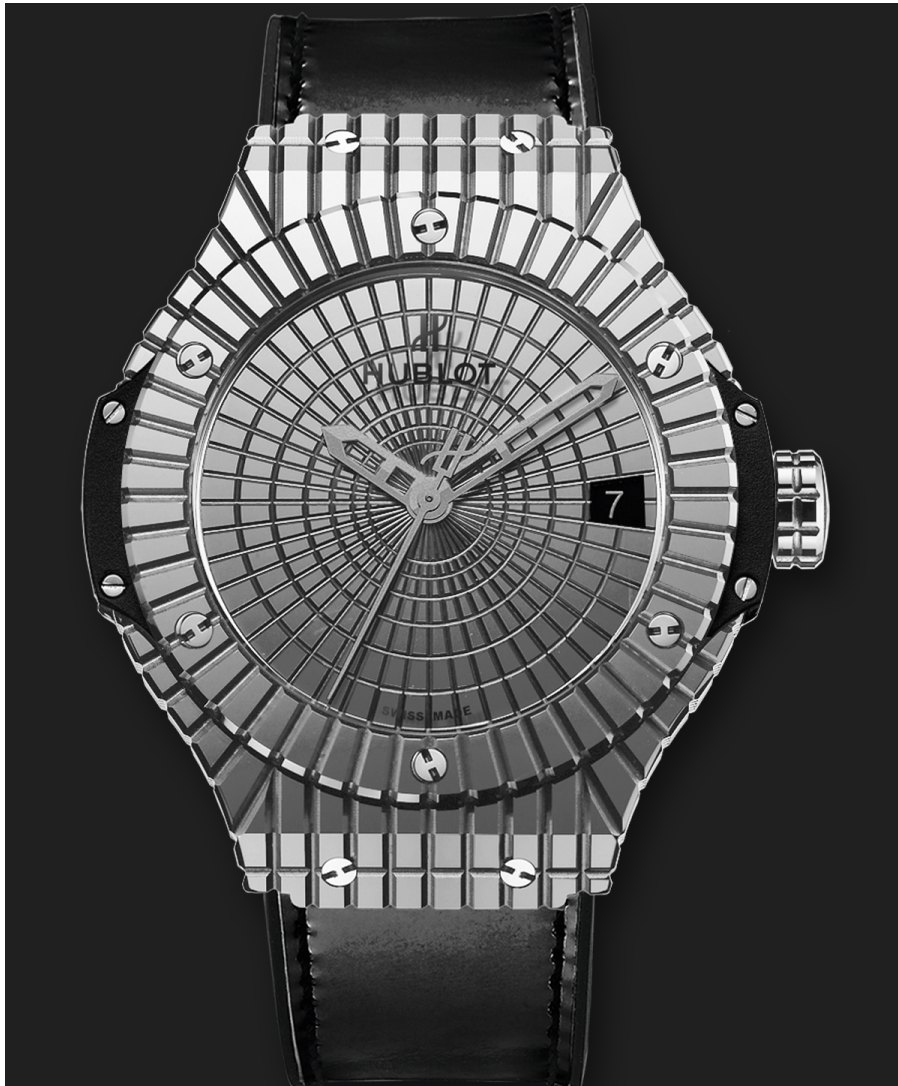

**BIG BANG**

**Steel Caviar**  
HUB1112 SELF-WINDING  
MOVEMENT

**BIG BANG**

**STEEL CAVIAR**  
HUB1112 SELF-WINDING  
MOVEMENT

REF: 346.SX.0870.VR

---

**Details & Materialien**

**Gehäuse**

Polished Stainless Steel

**Lünette**

Polished Stainless Steel with 6 H-shaped Titanium  
Screws

**Uhrwerk**

HUB1112 Self-winding Movement

**Armbandmaterial**

Black Rubber and Black Shiny Calf Strap - Stainless  
Steel Deployant Buckle Clasp