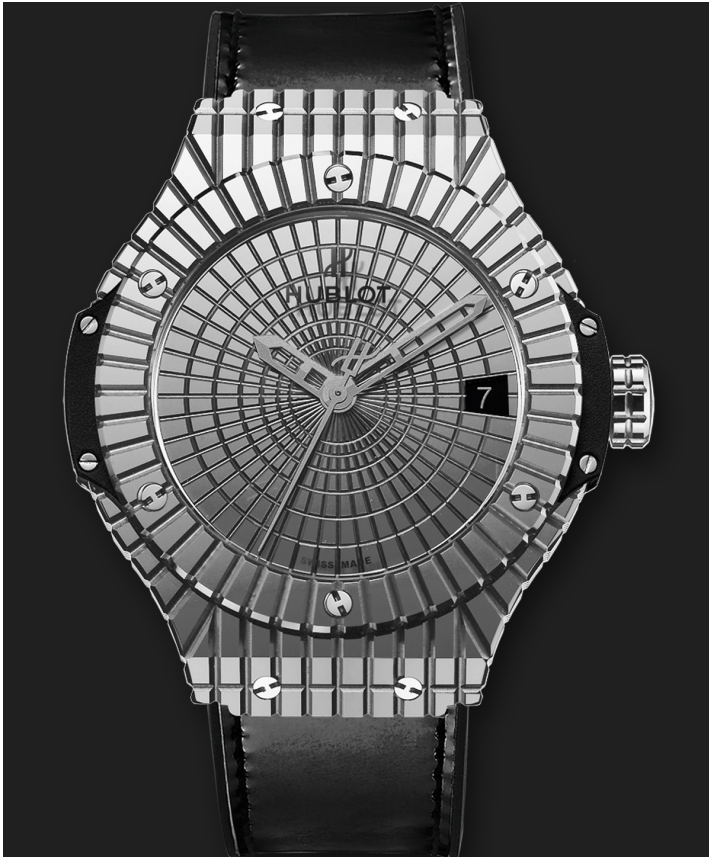

**BIG BANG**

**Steel Caviar**  
HUB1112 SELF-WINDING  
MOVEMENT

**BIG BANG**

**STEEL CAVIAR**  
HUB1112 SELF-WINDING  
MOVEMENT

REF: 346.SX.0870.VR

---

**Details & Materialien**

**Gehäuse**

Polished Stainless Steel

**Lünette**

Polished Stainless Steel with 6 H-shaped Titanium  
Screws

**Uhrwerk**

HUB1112 Self-winding Movement

**Armbandmaterial**

Black Rubber and Black Shiny Calf Strap - Stainless  
Steel Deployant Buckle Clasp