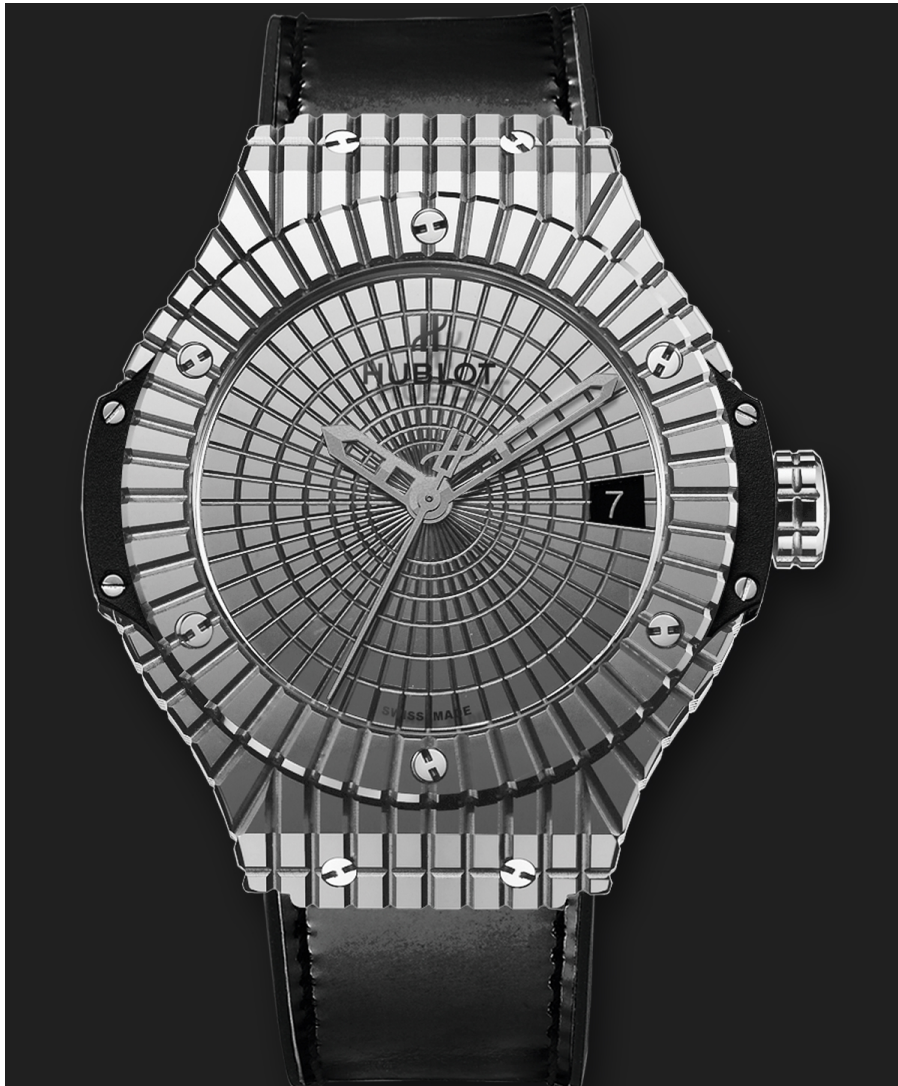

BIG BANG

Steel Caviar
HUB1112 SELF-WINDING
MOVEMENT

BIG BANG

STEEL CAVIAR
HUB1112 SELF-WINDING
MOVEMENT

REF: 346.SX.0870.VR

Details & Materials

Case

Polished Stainless Steel

Bezel

Polished Stainless Steel with 6 H-shaped Titanium
Screws

Movement

HUB1112 Self-winding Movement

Strap material

Black Rubber and Black Shiny Calf Strap - Stainless
Steel Deployant Buckle Clasp