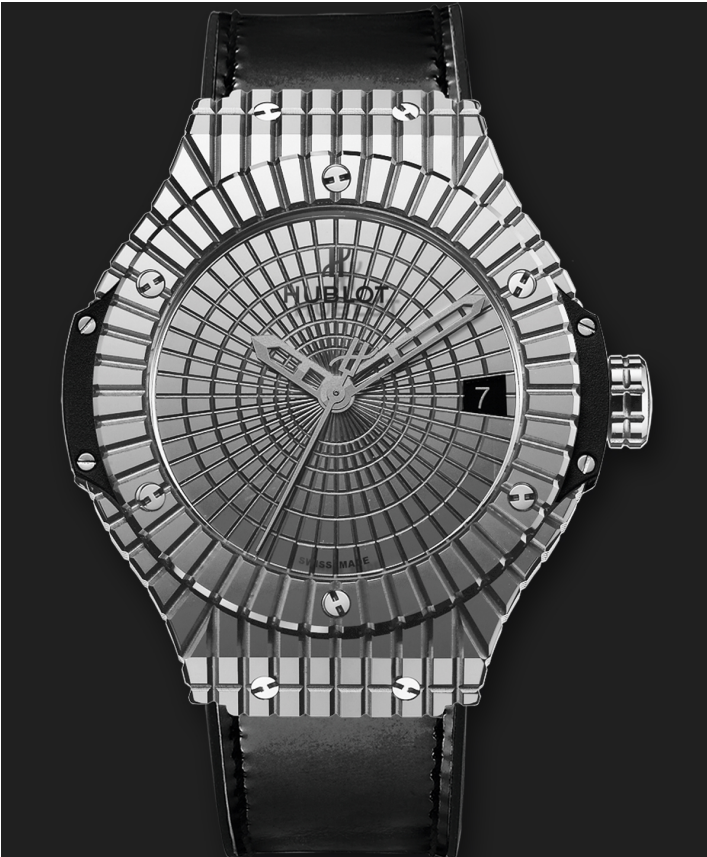

BIG BANG

Steel Caviar
HUB1112 SELF-WINDING
MOVEMENT

BIG BANG

STEEL CAVIAR
HUB1112 SELF-WINDING
MOVEMENT

REF: 346.SX.0870.VR

Details & Materials

Case

Polished Stainless Steel

Bezel

Polished Stainless Steel with 6 H-shaped Titanium
Screws

Movement

HUB1112 Self-winding Movement

Strap material

Black Rubber and Black Shiny Calf Strap - Stainless
Steel Deployant Buckle Clasp