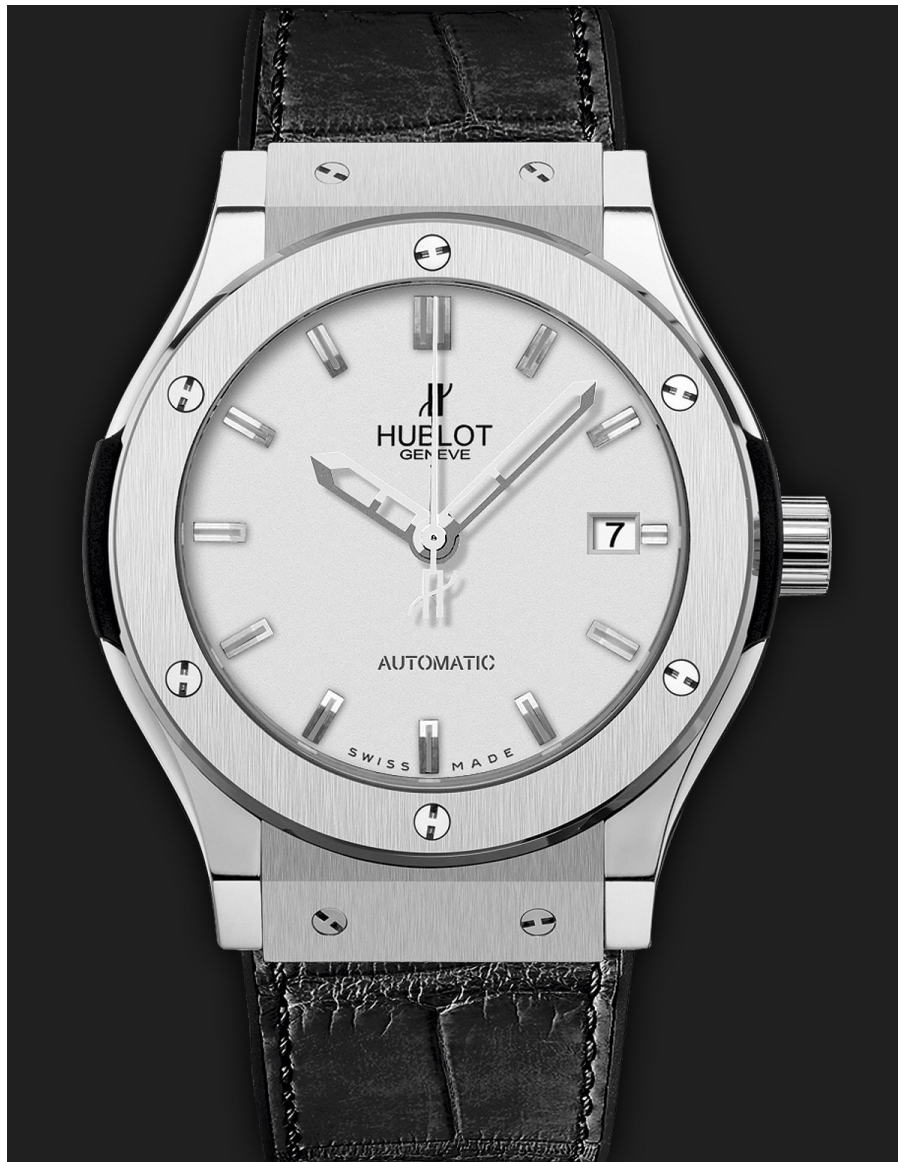

---

**CLASSIC FUSION**

**Titanium Opalin**  
HUB1110 SELF-WINDING  
MOVEMENT

---

## CLASSIC FUSION

## TITANIUM OPALIN HUB1110 SELF-WINDING MOVEMENT

REF: 565.NX.2610.LR

---