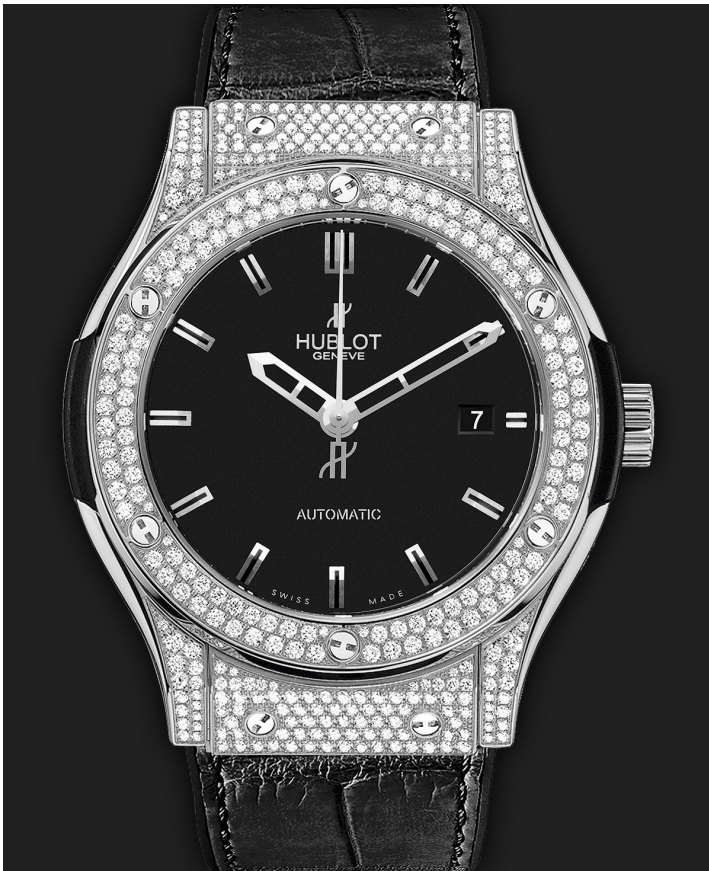

CLASSIC FUSION

Titanium Pavé
HUB1110 SELF-WINDING
MOVEMENT

CLASSIC FUSION

TITANIUM PAVé
HUB1110 SELF-WINDING
MOVEMENT

REF: 565.NX.1170.LR.1704

Details & Materials

Movement

HUB1110 Self-winding Movement