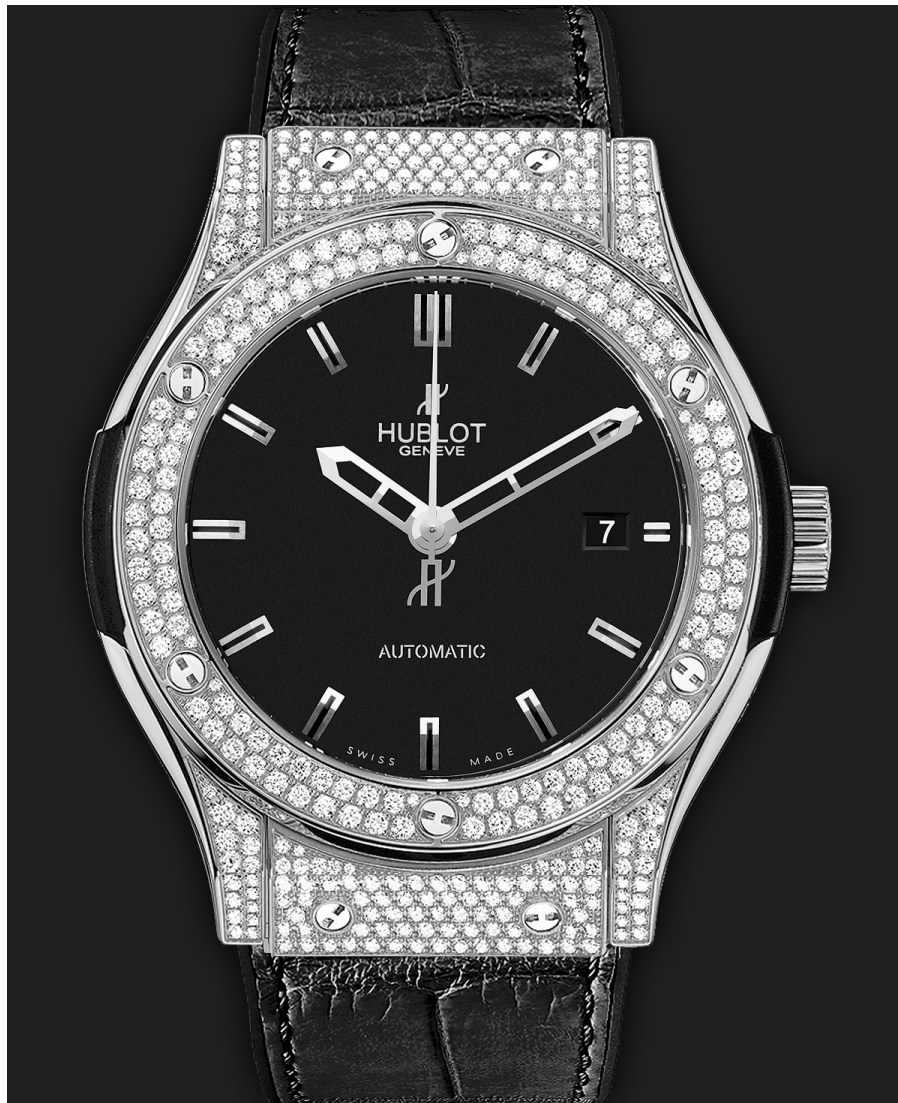

CLASSIC FUSION

Titanium Pavé
HUB1110 SELF-WINDING
MOVEMENT

CLASSIC FUSION

TITANIUM PAVé
HUB1110 SELF-WINDING
MOVEMENT

REF: 565.NX.1170.LR.1704

Details & Materials

Movement

HUB1110 Self-winding Movement