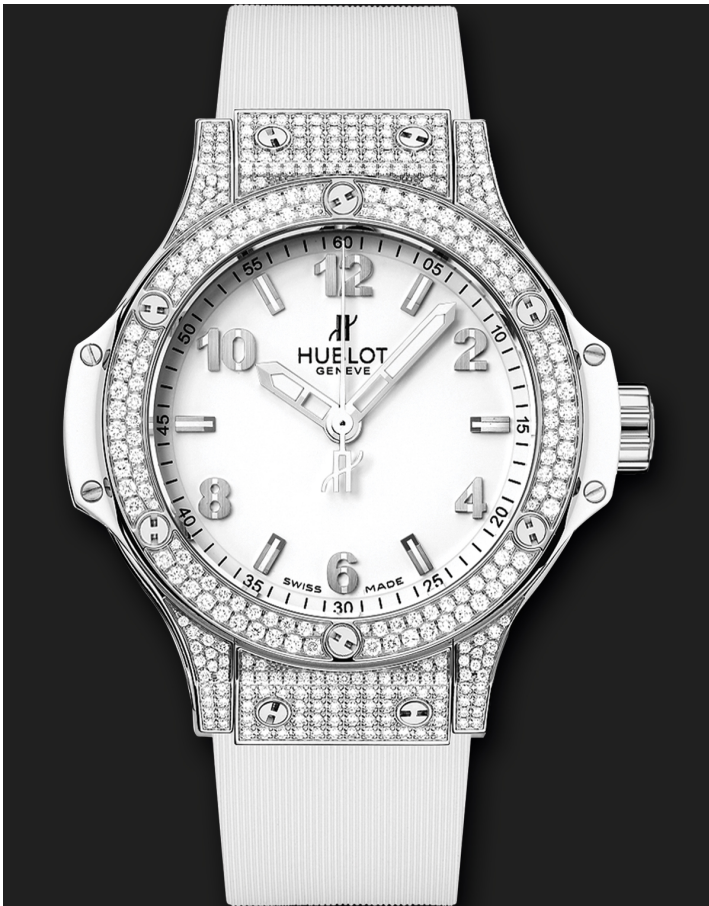

**BIG BANG**

**Steel White Pavé<sup>®</sup>**  
HUB2900 QUARTZ MOVEMENT

**BIG BANG**

**STEEL WHITE PAVÉ**  
HUB2900 QUARTZ MOVEMENT

REF: 361.SE.2010.RW.1704

---

**Detalles & Materias**

**Caja**

Polished Stainless Steel set with 194 Diamonds for 0.82ct

**luneta**

Polished Stainless Steel set with 126 Diamonds for 0.87ct and 6 H-shaped Titanium Screws

**Esfera**

Mat White Dial - Satin-finished Rhodium Plated Appliques - Polished Rhodium Hands with White Luminescent

**Movimiento**

HUB2900 Quartz Movement

**Materia brazalete**

White Lined Rubber Strap - Deployant Buckle Clasp in Stainless Steel