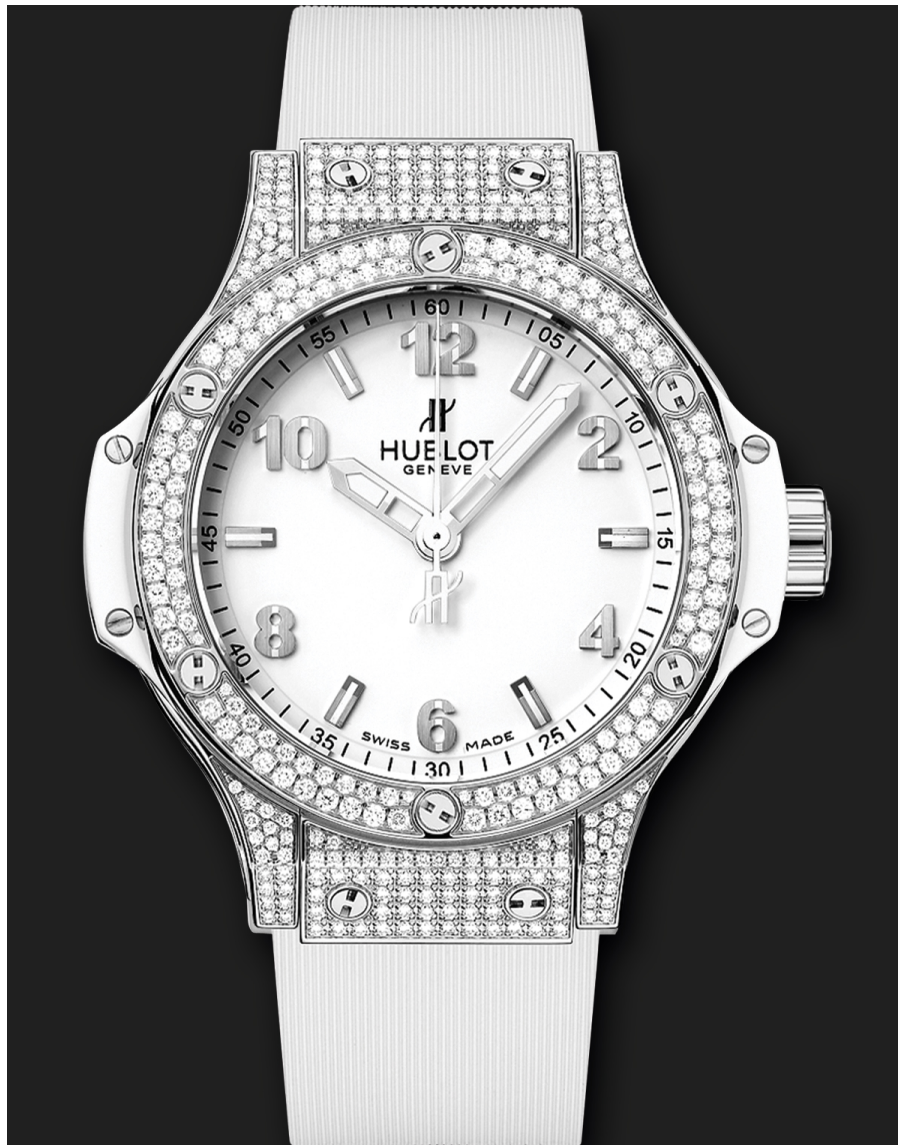

**BIG BANG**

**Steel White Pavé<sup>®</sup>**  
HUB2900 QUARTZ MOVEMENT

**BIG BANG**

**STEEL WHITE PAVÉ**  
HUB2900 QUARTZ MOVEMENT

REF: 361.SE.2010.RW.1704

---

**Detalles & Materias**

**Caja**

Polished Stainless Steel set with 194 Diamonds for 0.82ct

**luneta**

Polished Stainless Steel set with 126 Diamonds for 0.87ct and 6 H-shaped Titanium Screws

**Esfera**

Mat White Dial - Satin-finished Rhodium Plated Appliques - Polished Rhodium Hands with White Luminescent

**Movimiento**

HUB2900 Quartz Movement

**Materia brazalete**

White Lined Rubber Strap - Deployant Buckle Clasp in Stainless Steel