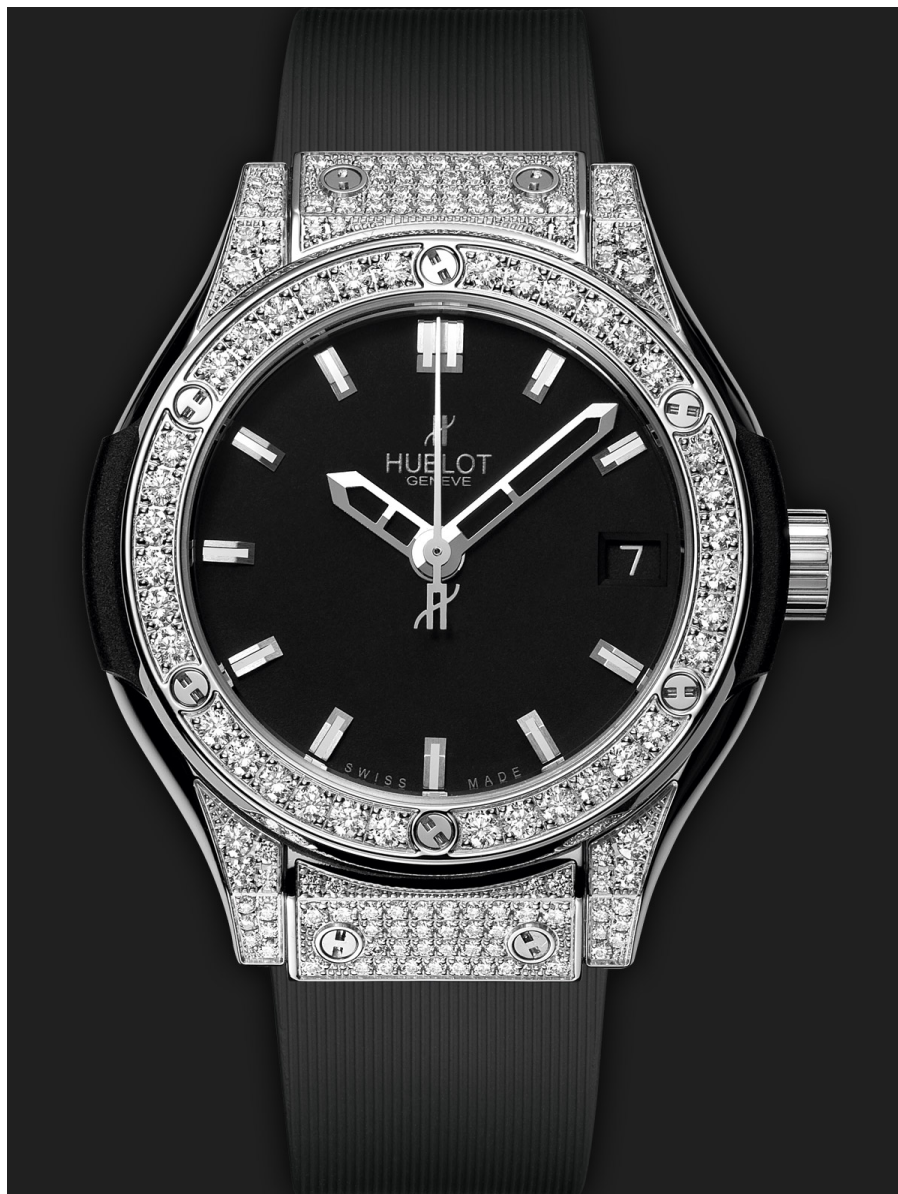

CLASSIC FUSION

Titanium PavÃ© Â©
HUB2912 QUARTZ MOVEMENT

CLASSIC FUSION

TITANIUM PAVÉ

HUB2912 QUARTZ MOVEMENT

REF: 581.NX.1170.RX.1704

Detalles & Materias

Caja

Polished Titanium set with 110 Diamonds for 0.59ct

luneta

Polished Titanium Set with 36 Diamonds for 0.75ct and 6 H-shaped Titanium Screws

Esfera

Mat Black Dial - Satin-finished Rhodium Plated Appliques - Polished Rhodium Plated Hands

Movimiento

HUB2912 Quartz Movement

Materia brazalete

Black Lined Rubber Strap - Deployant Buckle Clasp in Stainless Steel.