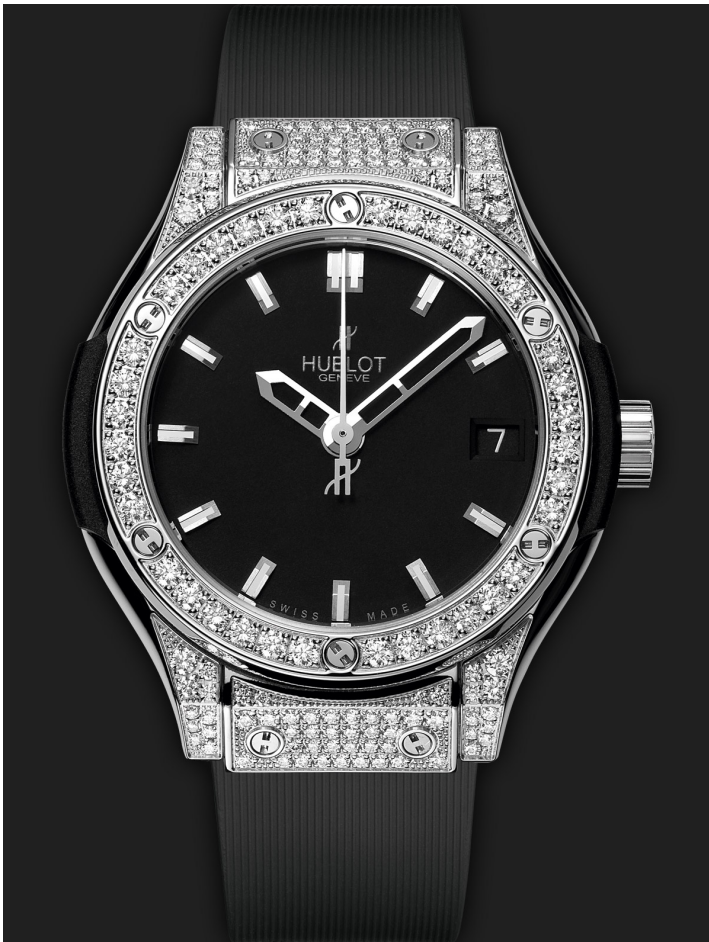

CLASSIC FUSION

Titanium PavÃ© Â©
HUB2912 QUARTZ MOVEMENT

CLASSIC FUSION

TITANIUM PAVÉ

HUB2912 QUARTZ MOVEMENT

REF: 581.NX.1170.RX.1704

Detalles & Materias

Caja

Polished Titanium set with 110 Diamonds for 0.59ct

luneta

Polished Titanium Set with 36 Diamonds for 0.75ct and 6 H-shaped Titanium Screws

Esfera

Mat Black Dial - Satin-finished Rhodium Plated Appliques - Polished Rhodium Plated Hands

Movimiento

HUB2912 Quartz Movement

Materia brazalete

Black Lined Rubber Strap - Deployant Buckle Clasp in Stainless Steel.