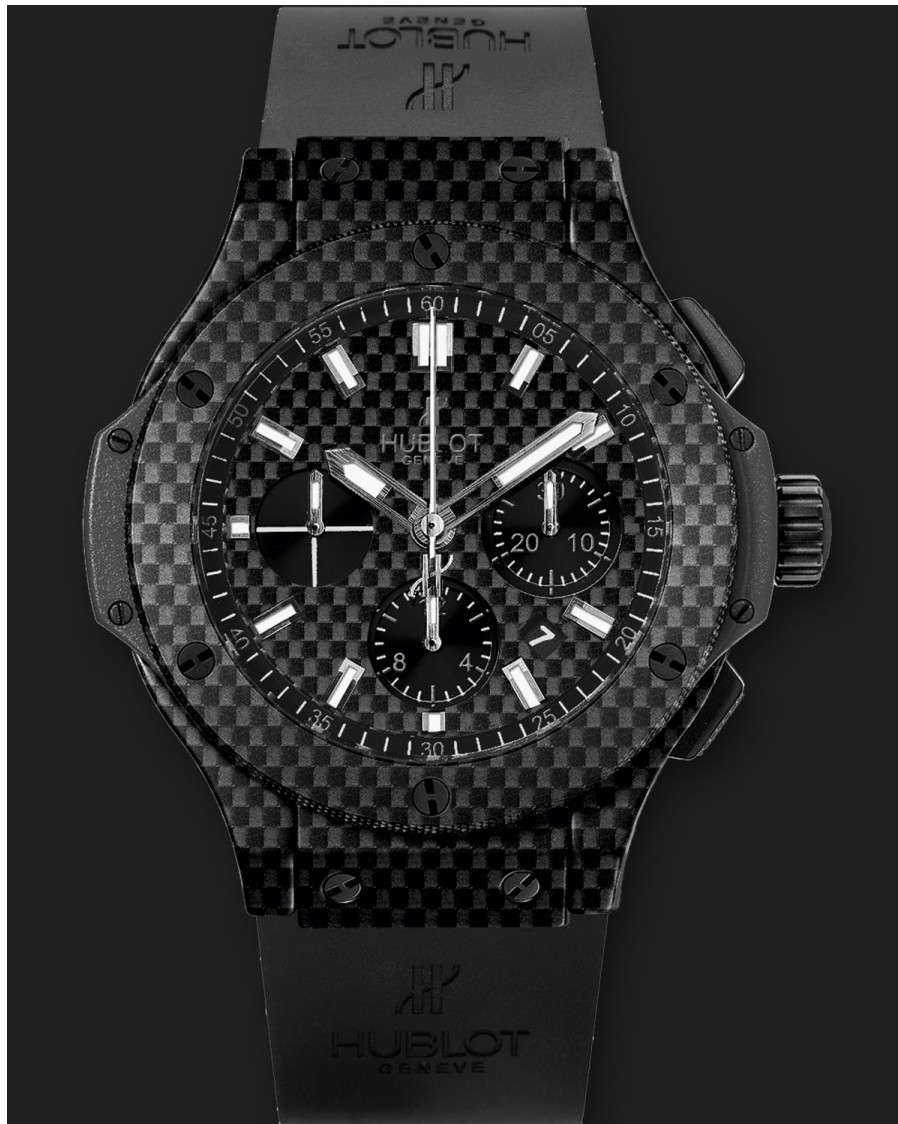

BIG BANG

Carbon
HUB4104 SELF-WINDING
CHRONOGRAPH MOVEMENT

BIG BANG

CARBON

HUB4104 SELF-WINDING
CHRONOGRAPH MOVEMENT

REF: 301.QX.1724.RX

Detalles & Materias

Caja

Carbon Fiber

luneta

Carbon Fiber with 6 H-shaped Black PVD Titanium
Screws

Esfera

Mat Carbon Fiber Dial - Satin-finished Ruthenium
Plated Appliques with White Luminescent - Satin-
finished Ruthenium Plated Hands with White
Luminescent

Movimiento

HUB4104 Self-winding Chronograph Movement

Materia brazalete

Black Smooth Rubber Strap - Deployant Buckle Clasp
in Stainless Steel Black PVD