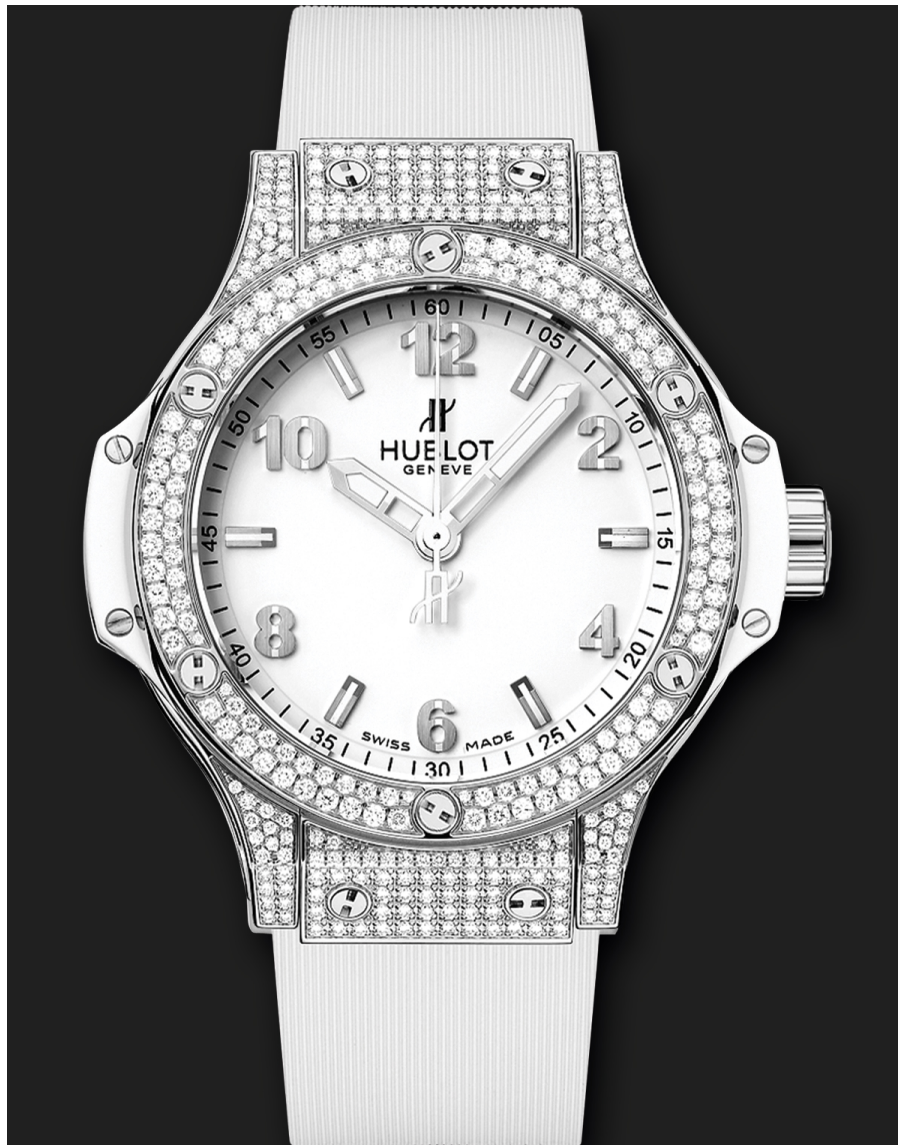

BIG BANG

Steel White Pavé[®]
HUB2900 QUARTZ MOVEMENT

BIG BANG

STEEL WHITE PAVÉ
HUB2900 QUARTZ MOVEMENT

REF: 361.SE.2010.RW.1704

Detalles & Materias

Caja

Polished Stainless Steel set with 194 Diamonds for 0.82ct

luneta

Polished Stainless Steel set with 126 Diamonds for 0.87ct and 6 H-shaped Titanium Screws

Esfera

Mat White Dial - Satin-finished Rhodium Plated Appliques - Polished Rhodium Hands with White Luminescent

Movimiento

HUB2900 Quartz Movement

Materia brazalete

White Lined Rubber Strap - Deployant Buckle Clasp in Stainless Steel