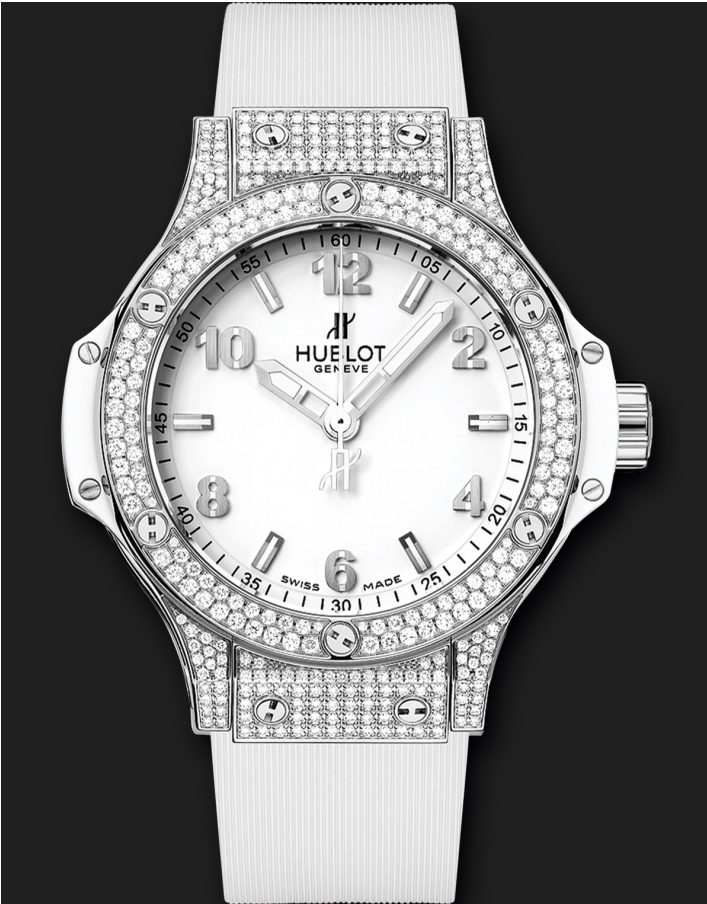

BIG BANG

Steel White Pavé[®]
HUB2900 QUARTZ MOVEMENT

BIG BANG

STEEL WHITE PAVÉ
HUB2900 QUARTZ MOVEMENT

REF: 361.SE.2010.RW.1704

Detalles & Materias

Caja

Polished Stainless Steel set with 194 Diamonds for 0.82ct

luneta

Polished Stainless Steel set with 126 Diamonds for 0.87ct and 6 H-shaped Titanium Screws

Esfera

Mat White Dial - Satin-finished Rhodium Plated Appliques - Polished Rhodium Hands with White Luminescent

Movimiento

HUB2900 Quartz Movement

Materia brazalete

White Lined Rubber Strap - Deployant Buckle Clasp in Stainless Steel