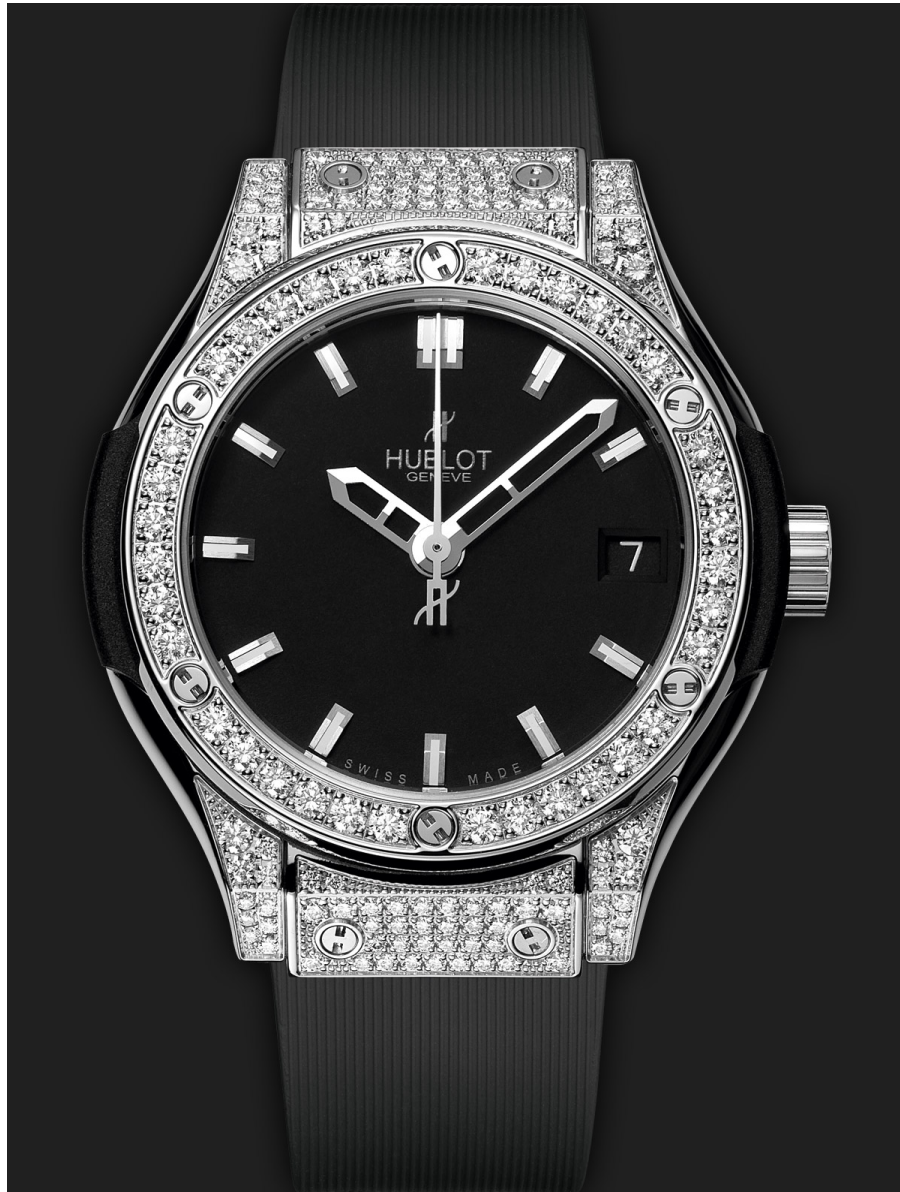

CLASSIC FUSION

Titanium PavÃ©<sup>®</sup>  
HUB2912 QUARTZ MOVEMENT

**CLASSIC FUSION**

**TITANIUM PAVÉ**

HUB2912 QUARTZ MOVEMENT

REF: 581.NX.1170.RX.1704

---

**Detalles & Materias**

**Caja**

Polished Titanium set with 110 Diamonds for 0.59ct

**luneta**

Polished Titanium Set with 36 Diamonds for 0.75ct and 6 H-shaped Titanium Screws

**Esfera**

Mat Black Dial - Satin-finished Rhodium Plated Appliques - Polished Rhodium Plated Hands

**Movimiento**

HUB2912 Quartz Movement

**Materia brazalete**

Black Lined Rubber Strap - Deployant Buckle Clasp in Stainless Steel.