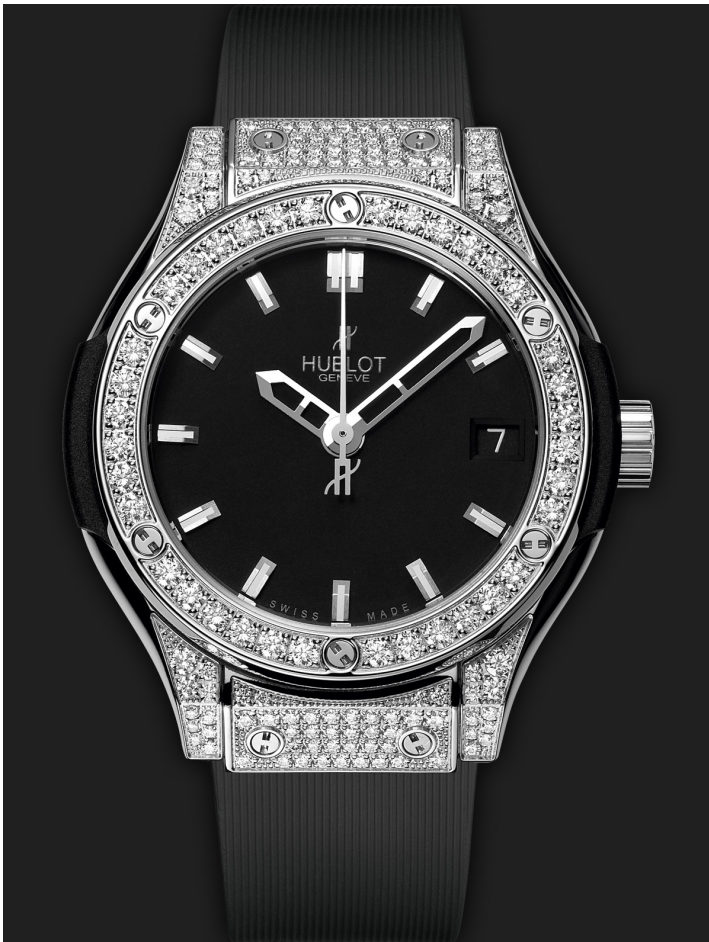

CLASSIC FUSION

Titanium PavÃ©<sup>®</sup>  
HUB2912 QUARTZ MOVEMENT

**CLASSIC FUSION**

**TITANIUM PAVÉ**

HUB2912 QUARTZ MOVEMENT

REF: 581.NX.1170.RX.1704

---

**Detalles & Materias**

**Caja**

Polished Titanium set with 110 Diamonds for 0.59ct

**luneta**

Polished Titanium Set with 36 Diamonds for 0.75ct and 6 H-shaped Titanium Screws

**Esfera**

Mat Black Dial - Satin-finished Rhodium Plated Appliques - Polished Rhodium Plated Hands

**Movimiento**

HUB2912 Quartz Movement

**Materia brazalete**

Black Lined Rubber Strap - Deployant Buckle Clasp in Stainless Steel.