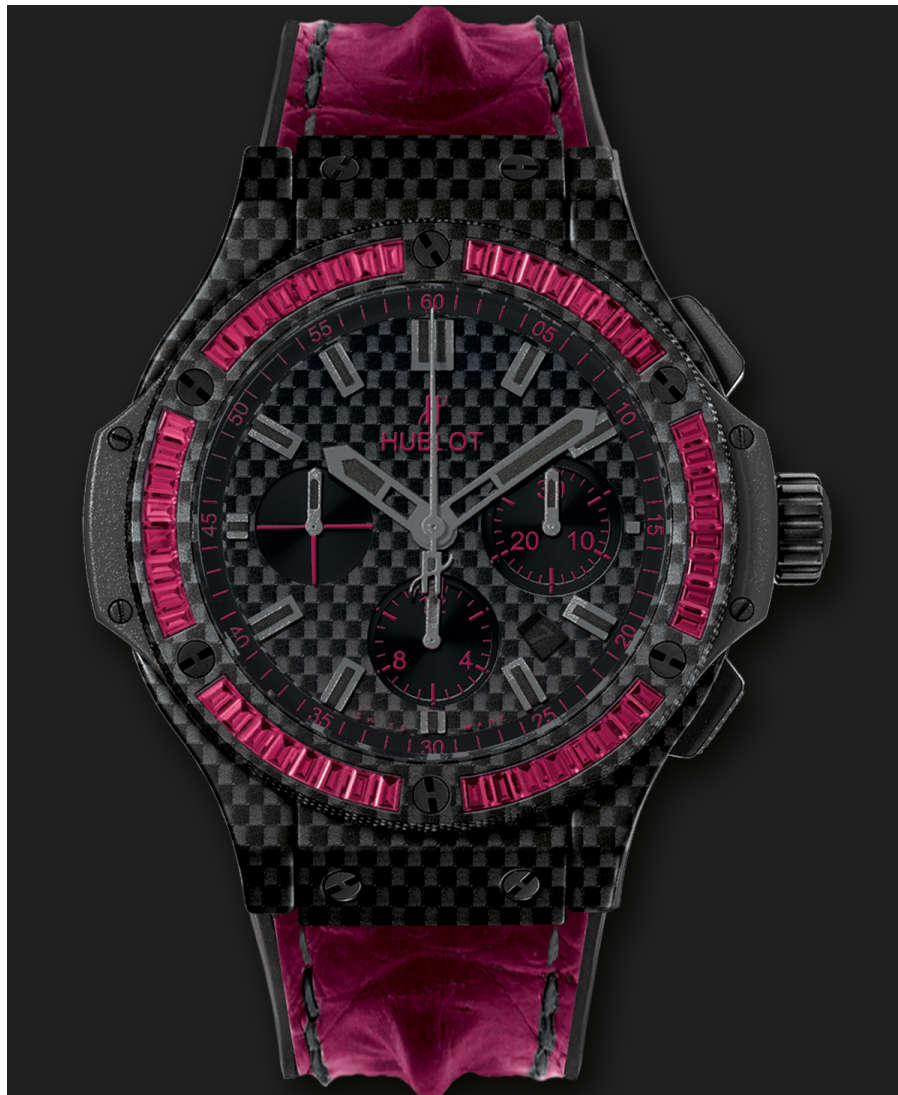

BIG BANG

Carbon Bezel Baguette Rubies
HUB4104 SELF-WINDING
CHRONOGRAPH MOVEMENT

BIG BANG

**CARBON BEZEL BAGUETTE
RUBIES**

HUB4104 SELF-WINDING
CHRONOGRAPH MOVEMENT

REF: 301.QX.1730.HR.1902

Détails & Matériaux

Boitier

Carbon Fiber

lunette

Carbon Fiber Set with 48 Baguette Rubies with 6 H-shaped Black PVD Titanium Screws

Mouvement

HUB4104 Self-winding Chronograph Movement

Matière bracelet

Black Rubber and Red Color Horn Back Porosus Strap with Black Stitching - Deployant Buckle Clasp in Microblasted Black Ceramic