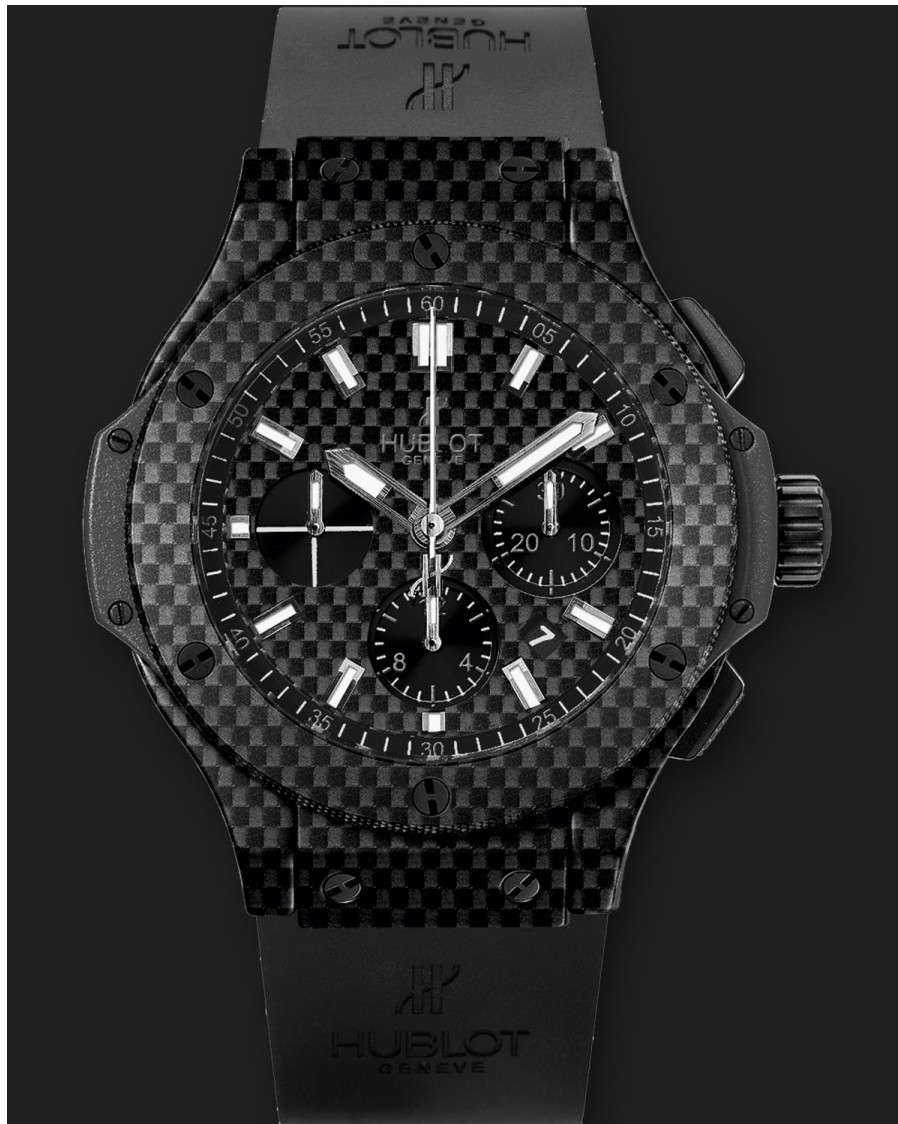

**BIG BANG**

**Carbon**  
HUB4104 SELF-WINDING  
CHRONOGRAPH MOVEMENT

**BIG BANG**

**CARBON**

HUB4104 SELF-WINDING  
CHRONOGRAPH MOVEMENT

REF: 301.QX.1724.RX

---

**Détails & Matériaux**

**Boitier**

Carbon Fiber

**lunette**

Carbon Fiber with 6 H-shaped Black PVD Titanium  
Screws

**Cadran**

Mat Carbon Fiber Dial - Satin-finished Ruthenium  
Plated Appliques with White Luminescent - Satin-  
finished Ruthenium Plated Hands with White  
Luminescent

**Mouvement**

HUB4104 Self-winding Chronograph Movement

**Matière bracelet**

Black Smooth Rubber Strap - Deployant Buckle Clasp  
in Stainless Steel Black PVD