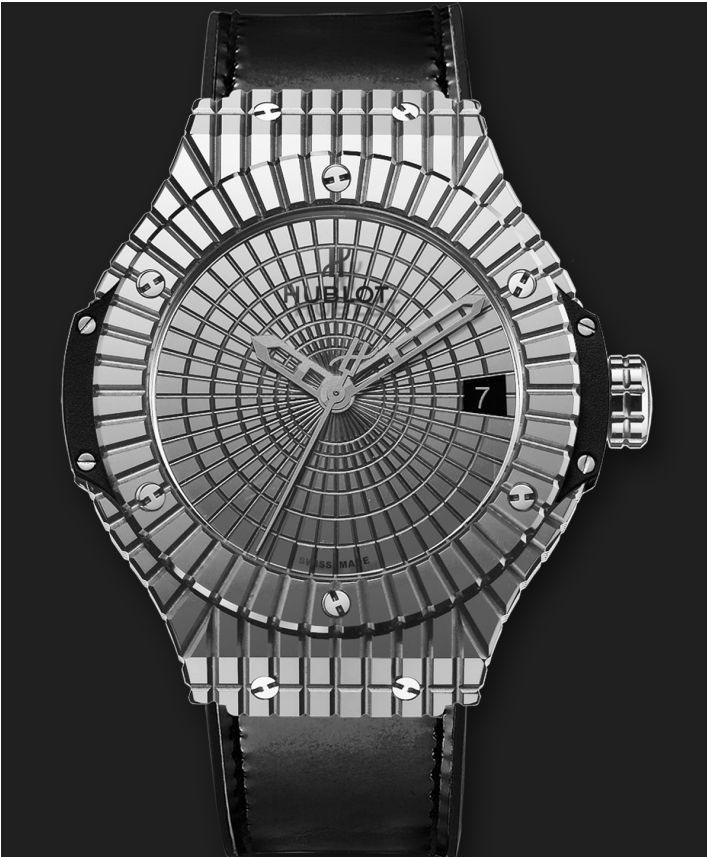

BIG BANG

Steel Caviar
HUB1112 SELF-WINDING
MOVEMENT

BIG BANG

STEEL CAVIAR
HUB1112 SELF-WINDING
MOVEMENT

REF: 346.SX.0870.VR

Détails & Matériaux

Boitier

Polished Stainless Steel

lunette

Polished Stainless Steel with 6 H-shaped Titanium
Screws

Mouvement

HUB1112 Self-winding Movement

Matière bracelet

Black Rubber and Black Shiny Calf Strap - Stainless
Steel Deployant Buckle Clasp