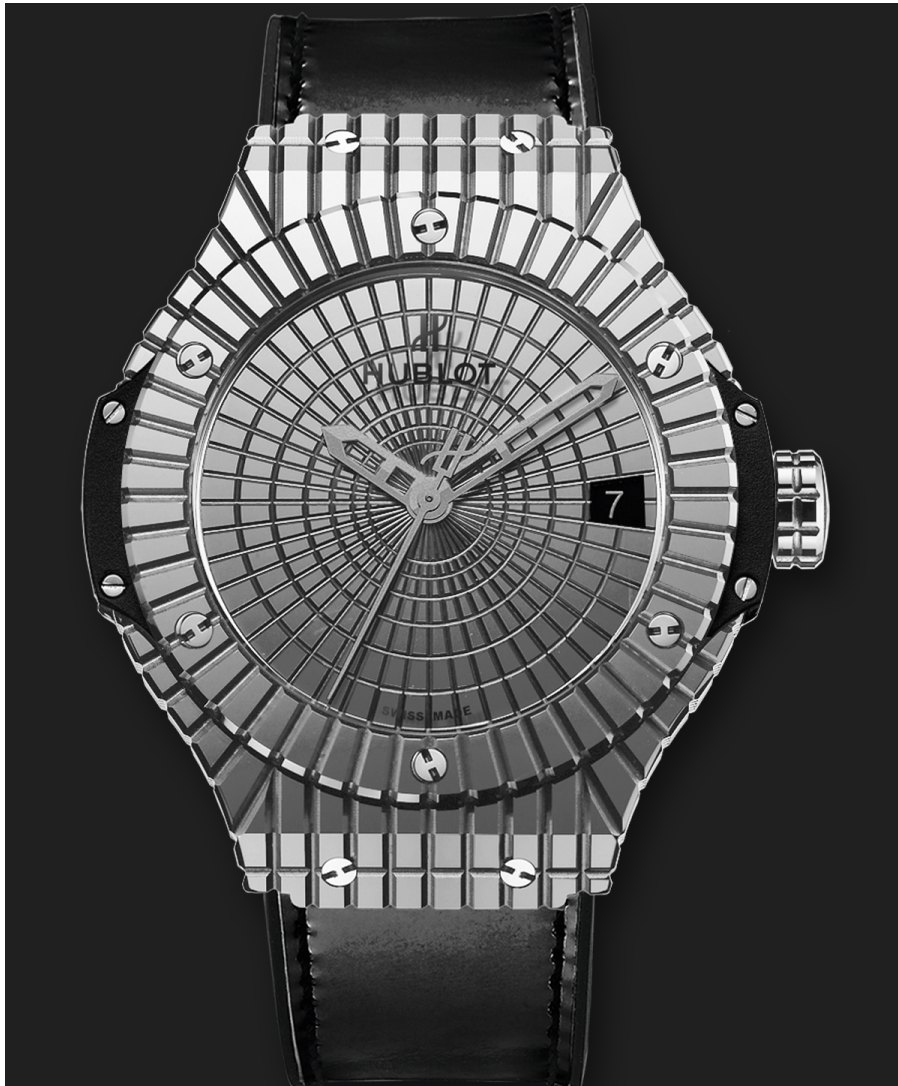

BIG BANG

Steel Caviar
HUB1112 SELF-WINDING
MOVEMENT

BIG BANG

STEEL CAVIAR
HUB1112 SELF-WINDING
MOVEMENT

REF: 346.SX.0870.VR

Détails & Matériaux

Boitier

Polished Stainless Steel

lunette

Polished Stainless Steel with 6 H-shaped Titanium
Screws

Mouvement

HUB1112 Self-winding Movement

Matière bracelet

Black Rubber and Black Shiny Calf Strap - Stainless
Steel Deployant Buckle Clasp