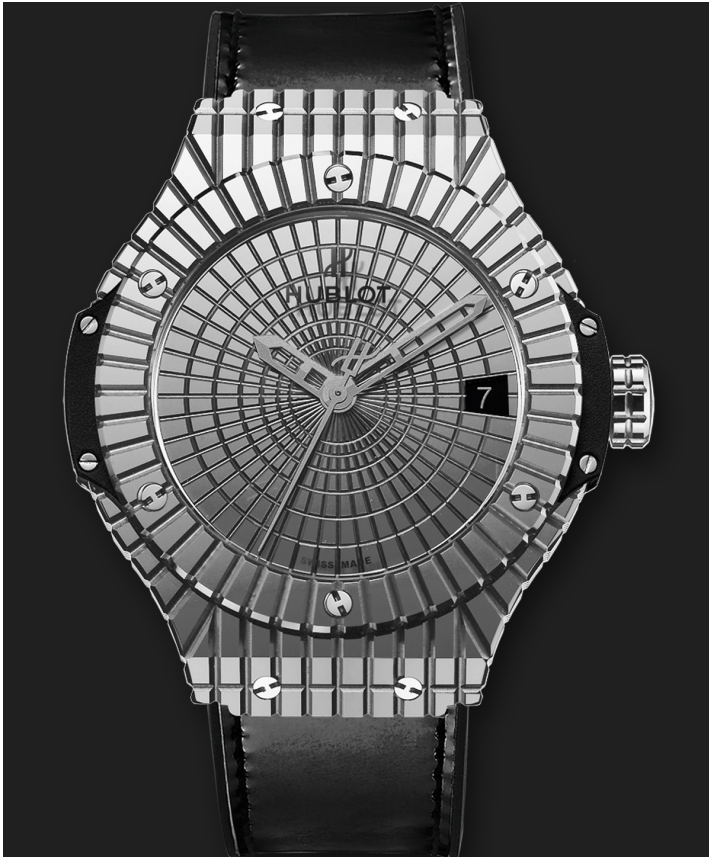

**BIG BANG**

**Steel Caviar**  
HUB1112 SELF-WINDING  
MOVEMENT

**BIG BANG**

**STEEL CAVIAR**  
HUB1112 SELF-WINDING  
MOVEMENT

REF: 346.SX.0870.VR

---

**Detalhes & Materiais**

**Caixa**

Polished Stainless Steel

**Coro**

Polished Stainless Steel with 6 H-shaped Titanium  
Screws

**Movimento**

HUB1112 Self-winding Movement

**Material pulseira**

Black Rubber and Black Shiny Calf Strap - Stainless  
Steel Deployant Buckle Clasp