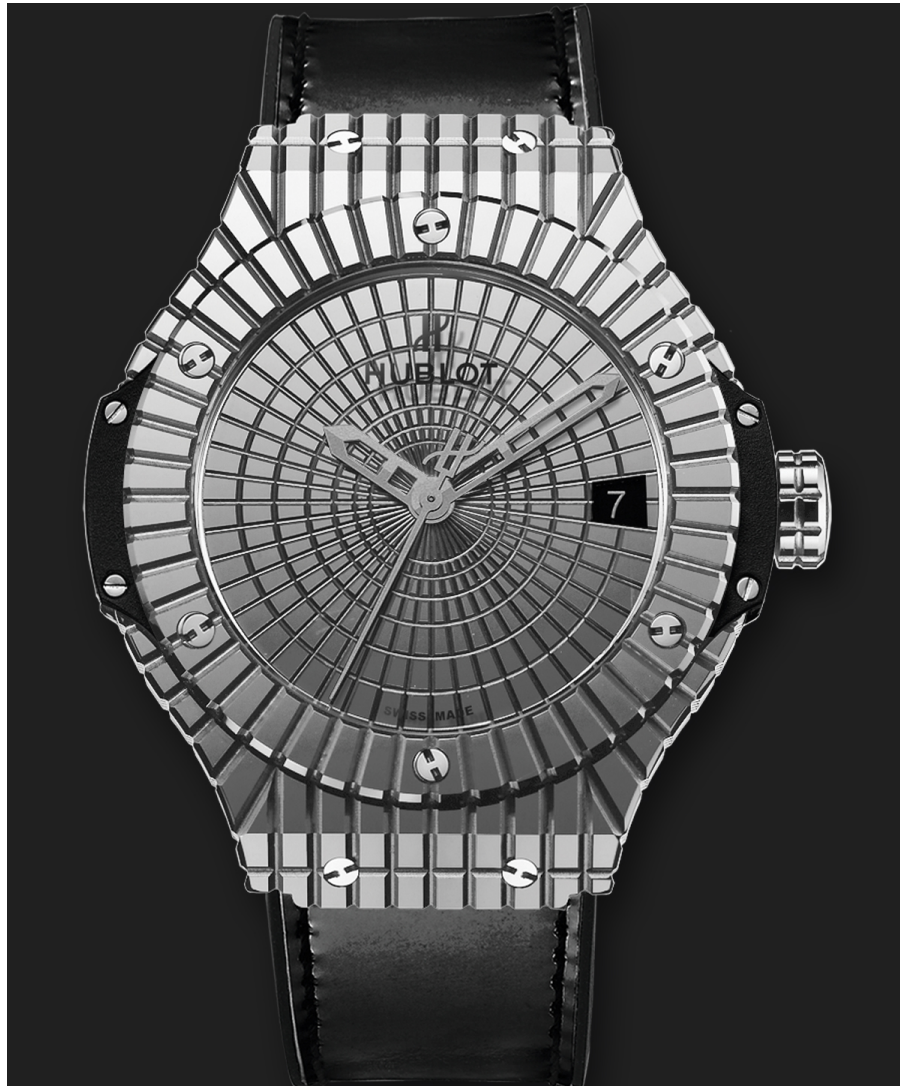

**BIG BANG**

**Steel Caviar**  
HUB1112 SELF-WINDING  
MOVEMENT

**BIG BANG**

**STEEL CAVIAR**  
HUB1112 SELF-WINDING  
MOVEMENT

REF: 346.SX.0870.VR

---

**Detalhes & Materiais**

**Caixa**

Polished Stainless Steel

**Coro**

Polished Stainless Steel with 6 H-shaped Titanium  
Screws

**Movimento**

HUB1112 Self-winding Movement

**Material pulseira**

Black Rubber and Black Shiny Calf Strap - Stainless  
Steel Deployant Buckle Clasp