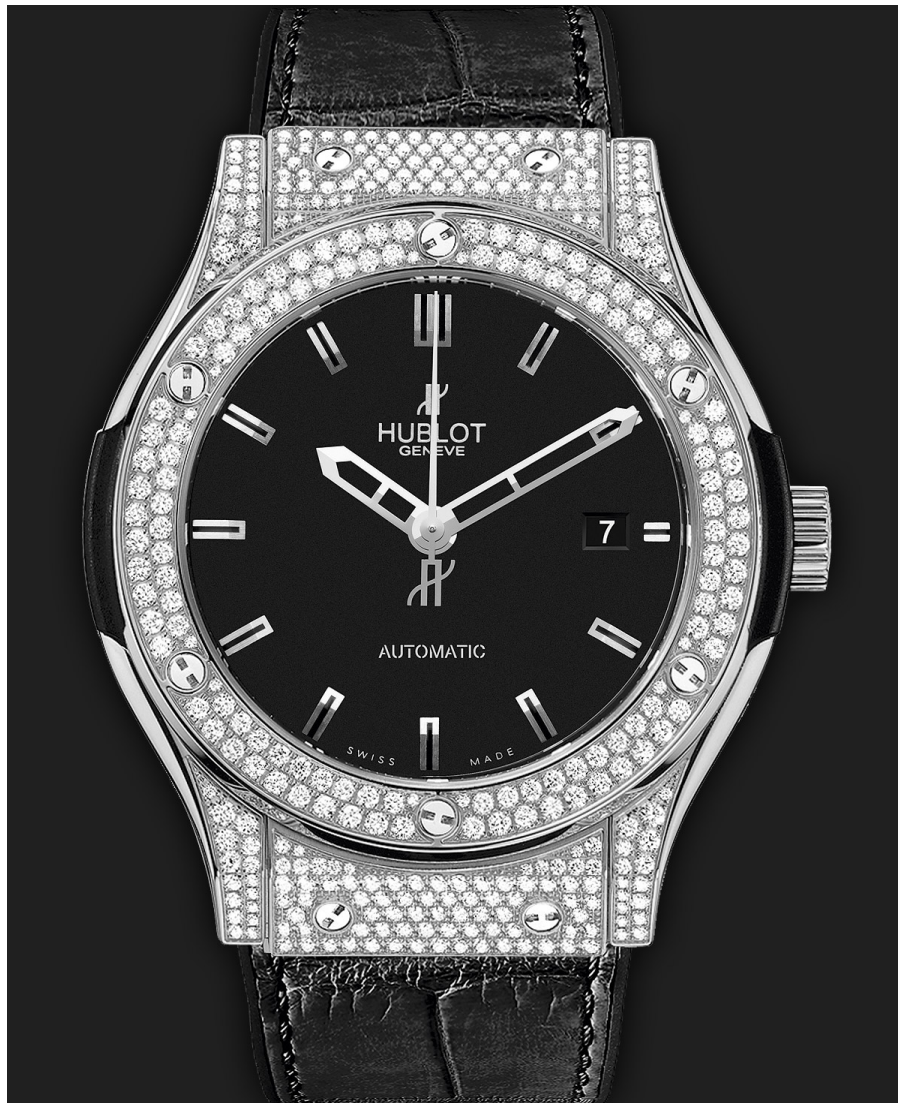

**CLASSIC FUSION**

**Titanium Pavé**  
HUB1110 SELF-WINDING  
MOVEMENT

**CLASSIC FUSION**

**TITANIUM PAVé**  
HUB1110 SELF-WINDING  
MOVEMENT

REF: 565.NX.1170.LR.1704

---

**Detalhes & Materiais**

**Movimento**

HUB1110 Self-winding Movement