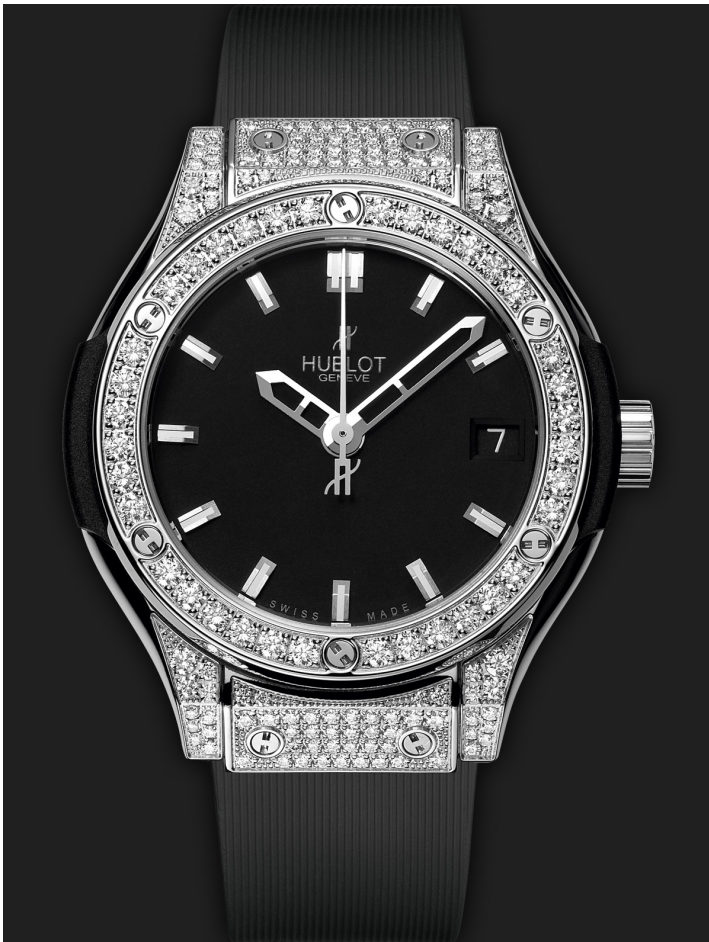

CLASSIC FUSION

Titanium PavÃ©fÂ©
HUB2912 QUARTZ MOVEMENT

CLASSIC FUSION

TITANIUM PAVÉ

HUB2912 QUARTZ MOVEMENT

REF: 581.NX.1170.RX.1704

Detalhes & Materiais

Caixa

Polished Titanium set with 110 Diamonds for 0.59ct

aro

Polished Titanium Set with 36 Diamonds for 0.75ct and 6 H-shaped Titanium Screws

Mostrador

Mat Black Dial - Satin-finished Rhodium Plated Appliques - Polished Rhodium Plated Hands

Movimento

HUB2912 Quartz Movement

Material pulseira

Black Lined Rubber Strap - Deployant Buckle Clasp in Stainless Steel.