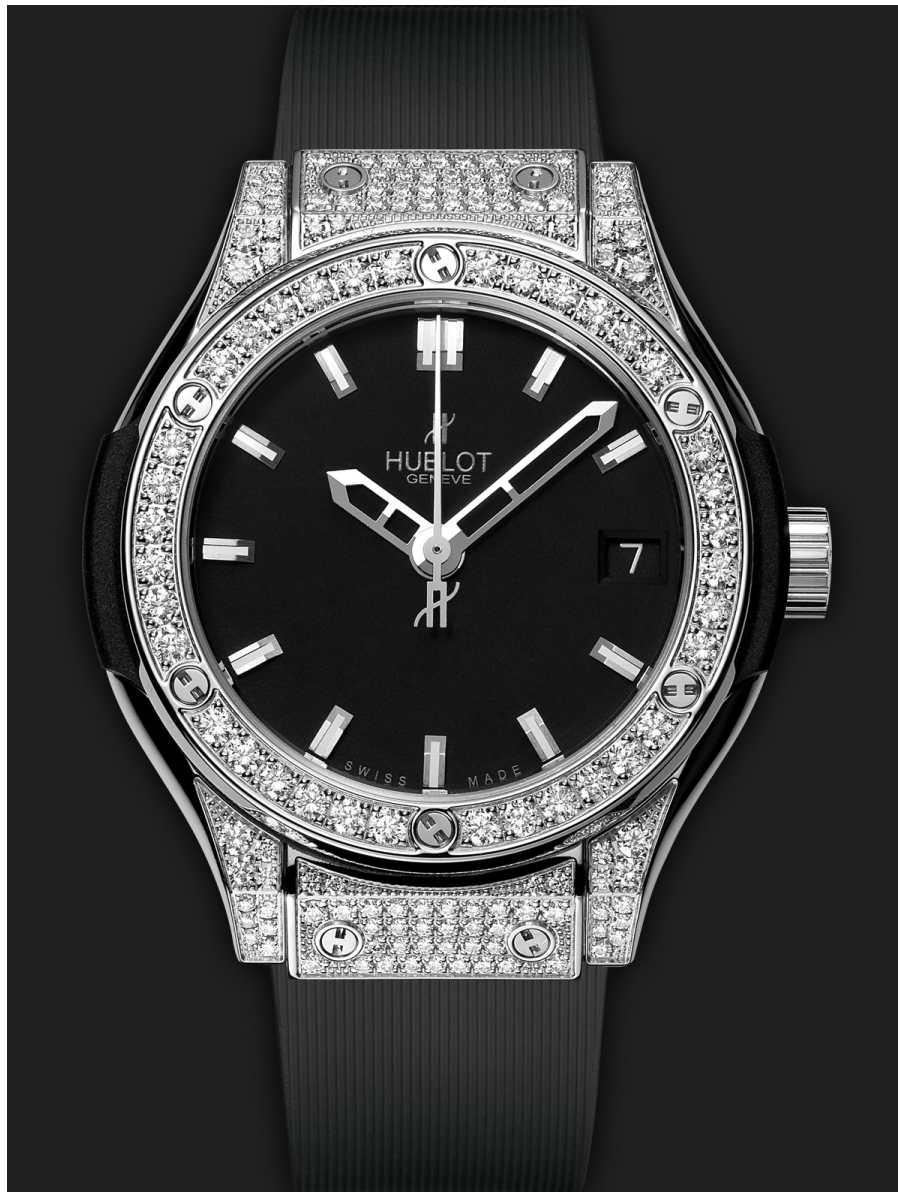

CLASSIC FUSION

Titanium PavÃ©fÂ©
HUB2912 QUARTZ MOVEMENT

CLASSIC FUSION

TITANIUM PAVÉ

HUB2912 QUARTZ MOVEMENT

REF: 581.NX.1170.RX.1704

Detalhes & Materiais

Caixa

Polished Titanium set with 110 Diamonds for 0.59ct

aro

Polished Titanium Set with 36 Diamonds for 0.75ct and 6 H-shaped Titanium Screws

Mostrador

Mat Black Dial - Satin-finished Rhodium Plated Appliques - Polished Rhodium Plated Hands

Movimento

HUB2912 Quartz Movement

Material pulseira

Black Lined Rubber Strap - Deployant Buckle Clasp in Stainless Steel.