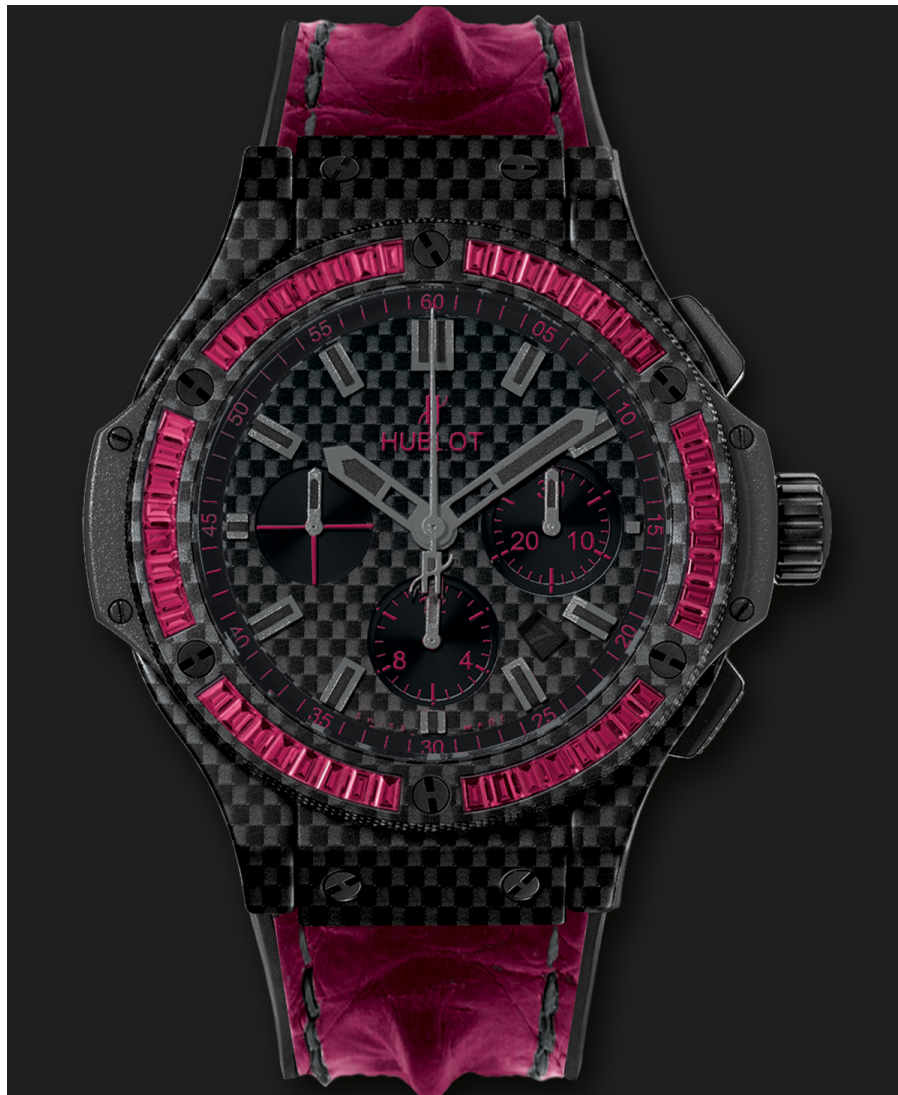

BIG BANG

Carbon Bezel Baguette Rubies
HUB4104 SELF-WINDING
CHRONOGRAPH MOVEMENT

BIG BANG

**CARBON BEZEL BAGUETTE
RUBIES**

HUB4104 SELF-WINDING
CHRONOGRAPH MOVEMENT

REF: 301.QX.1730.HR.1902

Detalhes & Materiais

Caixa

Carbon Fiber

aro

Carbon Fiber Set with 48 Baguette Rubies with 6 H-shaped Black PVD Titanium Screws

Movimento

HUB4104 Self-winding Chronograph Movement

Material pulseira

Black Rubber and Red Color Horn Back Porosus Strap with Black Stitching - Deployant Buckle Clasp in Microblasted Black Ceramic